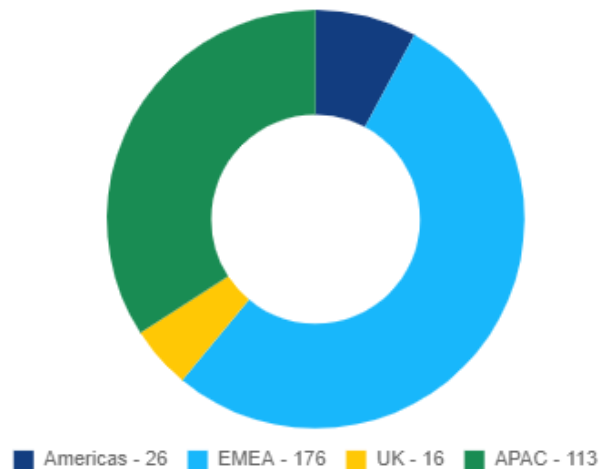

Reach

Print	Total Print	331
	Frequency	3 issues per year
Digital	Unique Visitors on Wiley Online Library	219,175
	Average Monthly Page Views	68,728
	Full Text Downloads	316,438

Print Circulation by Region